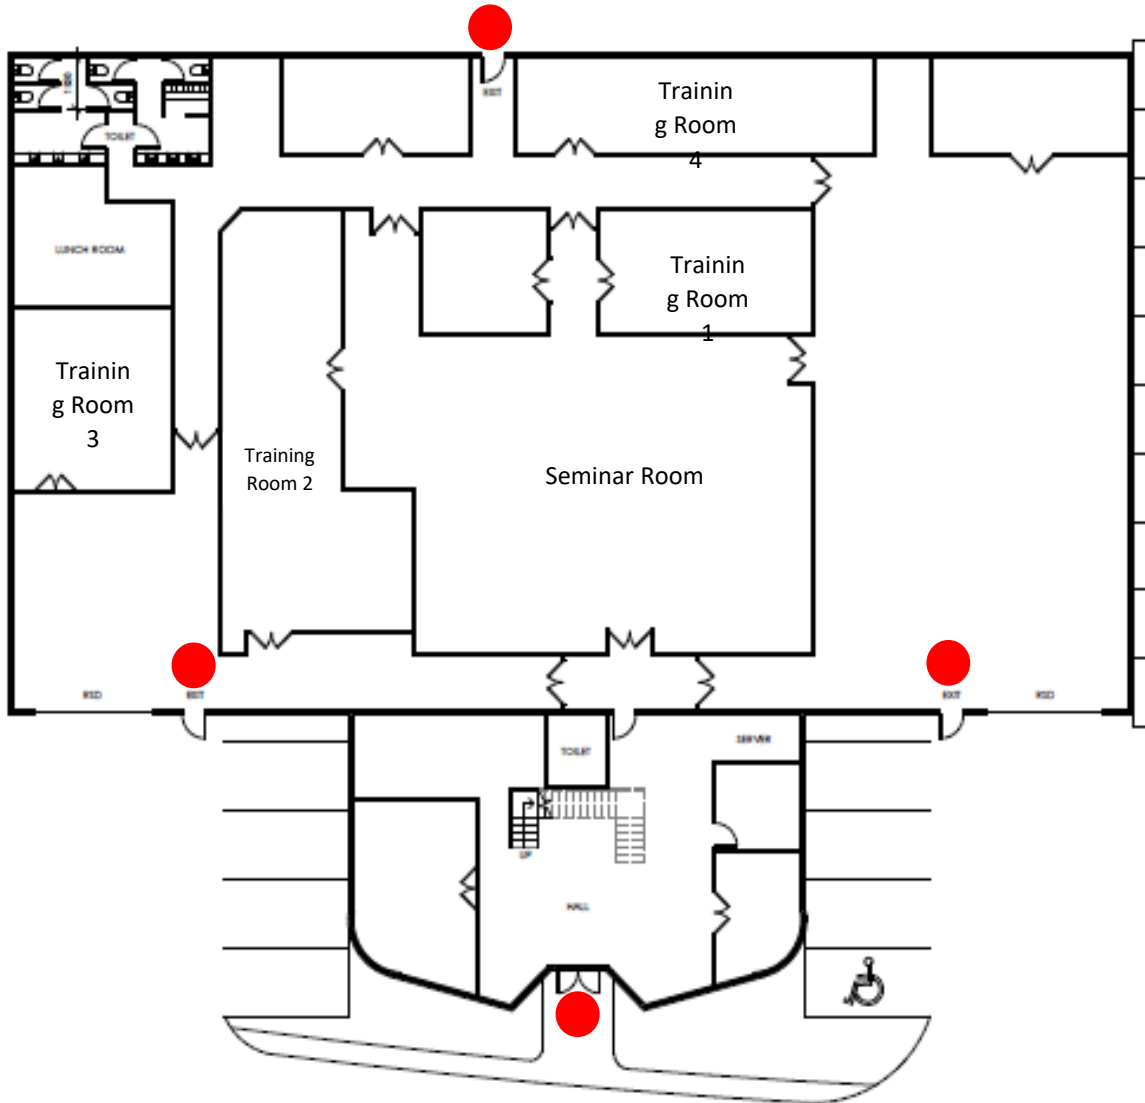

InterCare Pathways: Keysborough Education Centre (K.E.C) – Price list

Start up costs

- Security bond – $500
- Key deposit ($80 each)

Other Services

- Admin Support – $40 p/hour
- Meeting Room Hire $35 per hour
- Conference room $200 per day / $100 per half day

Keysborough Education Centre

1 Month				
Day Rates				Evening Rates
Training Room	Daily	Weekly (Discount Included)	Monthly (Discount Included)	Evening
1	$250.00	$1,000.00	$4,000.00	$150.00
2	$250.00	$1,000.00	$4,000.00	$150.00
3	$250.00	$1,000.00	$4,000.00	$150.00
4	$250.00	$1,000.00	$4,000.00	$150.00
Seminar Space	$500.00	n/a	n/a	$300.00

3 Months				
Day Rates				Evening Rates
Training Room	Daily	Weekly (Discount Included)	Monthly (Discount Included)	Evening
1	$200.00	$750.00	$3,000.00	$150.00
2	$200.00	$750.00	$3,000.00	$150.00
3	$200.00	$750.00	$3,000.00	$150.00
4	$200.00	$750.00	$3,000.00	$150.00

6 Months				
Day Rates				Evening Rates
Training Room	Daily	Weekly (Discount Included)	Monthly (Discount Included)	Evening
1	$175.00	$625.00	$2,500.00	$150.00
2	$175.00	$625.00	$2,500.00	$150.00
3	$175.00	$625.00	$2,500.00	$150.00
4	$175.00	$625.00	$2,500.00	$150.00

*Terms and Conditions Apply

Keysborough Education Centre - Map

InterCare
PATHWAYS

Keysborough
Education Centre